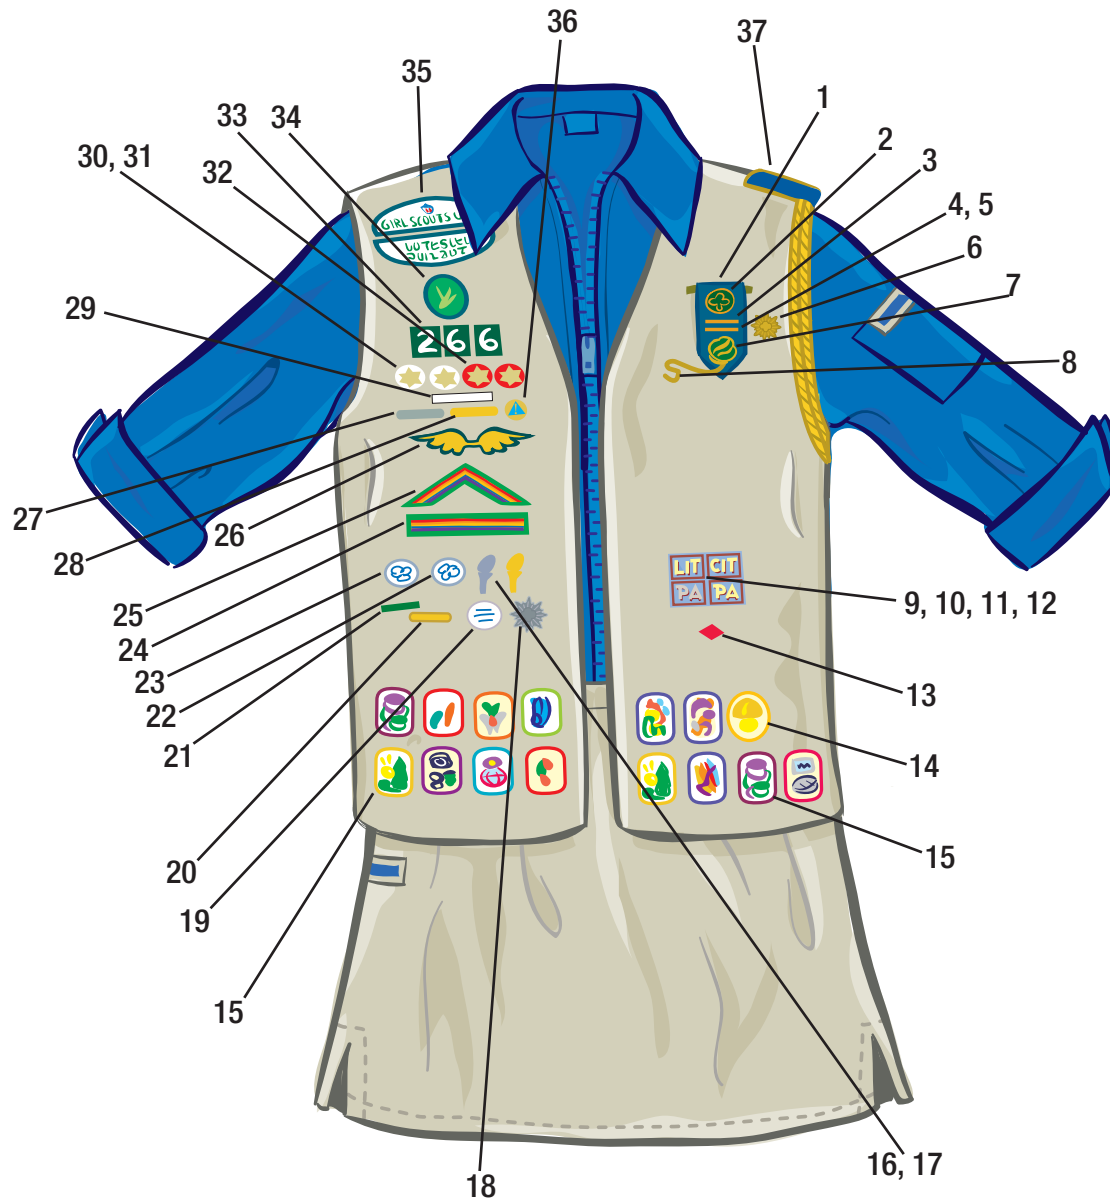

# Senior Girl Scout® Vest

1. Cadette/Senior Insignia Tab
2. World Trefoil Pin
3. Leader in Training Pin
4. Counselor in Training Pin
5. Counselor in Training II Pin
6. Girl Scout Gold Award
7. Girl Scout Pin (contemporary or traditional)
8. Membership Numeral Guards
9. Leader in Training Award
10. Counselor in Training Award
11. Senior Girl Scout Program Aide Award
12. Cadette Girl Scout Program Aide Award
13. Cookie Sale Activity Pin
14. From Dreams to Reality Award
15. Interest Project Awards
16. Cadette Girl Scout Leadership Pin
17. Senior Girl Scout Leadership Pin
18. Girl Scout Silver Award
19. Career Exploration Pin
20. Senior Girl Scout Troop Assistant Pin
21. Community Service Bar
22. Senior Girl Scout Challenge Pin
23. Cadette Girl Scout Challenge Pin
24. Bridge to Cadette Girl Scouts Award
25. Bridge to Senior Girl Scouts Award
26. Brownie Wings
27. Cadette Girl Scout Program Aide Pin
28. Senior Girl Scout Program Aide Pin
29. Personalized ID Pin
30. Membership Star
31. Disc for Membership Star-white
32. Disc for Membership Star-red
33. Troop Numerals
34. Troop Crest
35. Girl Scout Council Identification Set
36. Safety Award
37. Patrol Leader's Cord