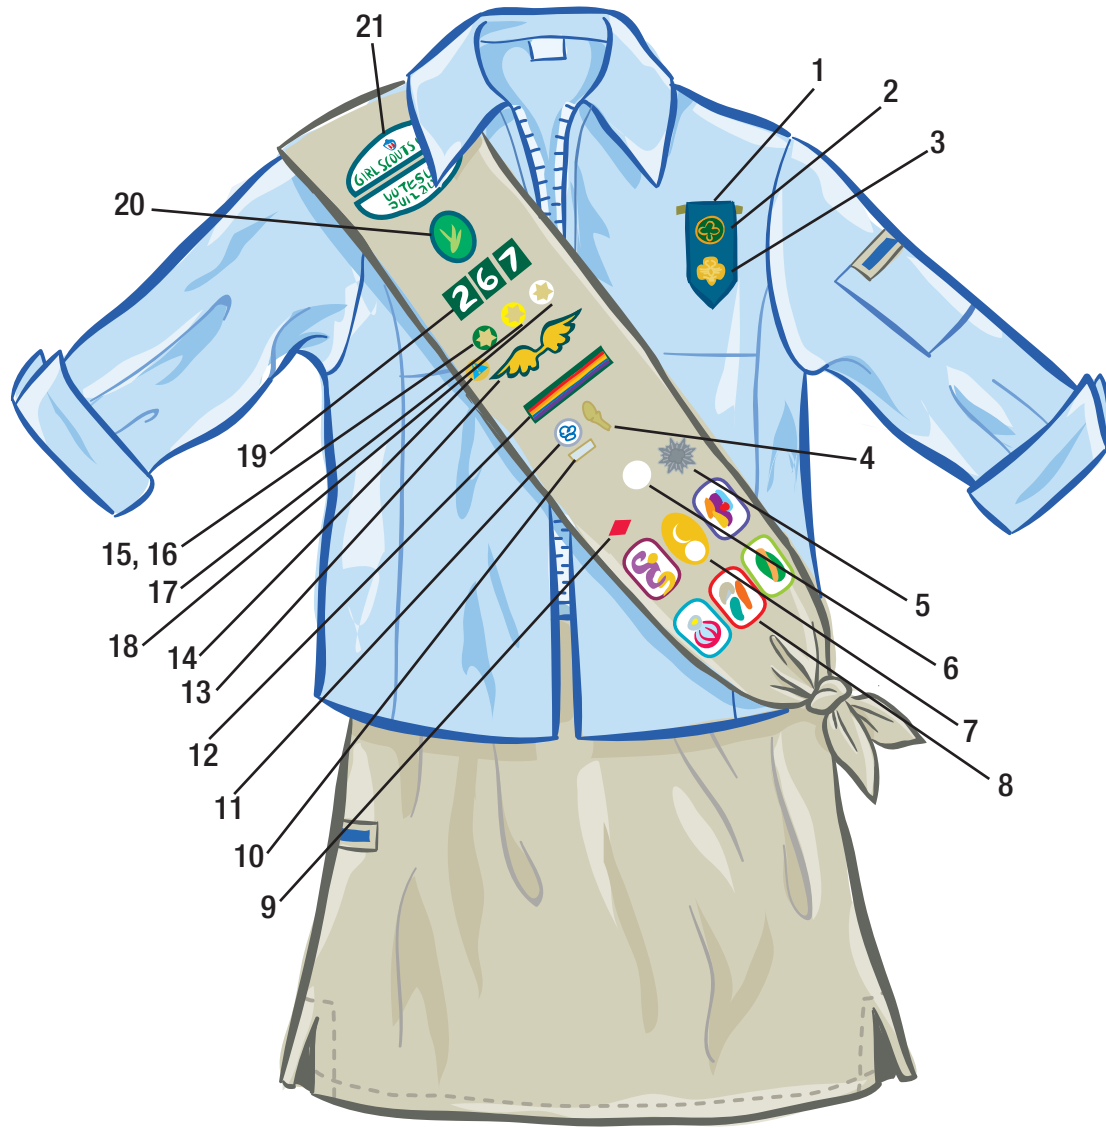

Cadette Girl Scout® Sash

1. Cadette/Senior Insignia Tab
2. World Trefoil Pin
3. Girl Scout Pin (traditional or contemporary)
4. Cadette Girl Scout Leadership Pin
5. Girl Scout Silver Award
6. Career Exploration Pin
7. From Dreams to Reality Award
8. Interest Project Awards
9. Cookie Sale Activity Pin
10. Community Service Bar
11. Cadette Girl Scout Challenge Pin
12. Bridge to Cadette Girl Scouts Award
13. Brownie Wings
14. Safety Award
15. Membership Star
16. Disc for Membership Star-green
17. Disc for Membership Star-yellow
18. Disc for Membership Star-white
19. Troop Numerals
20. Troop Crest
21. Girl Scout Identification Set